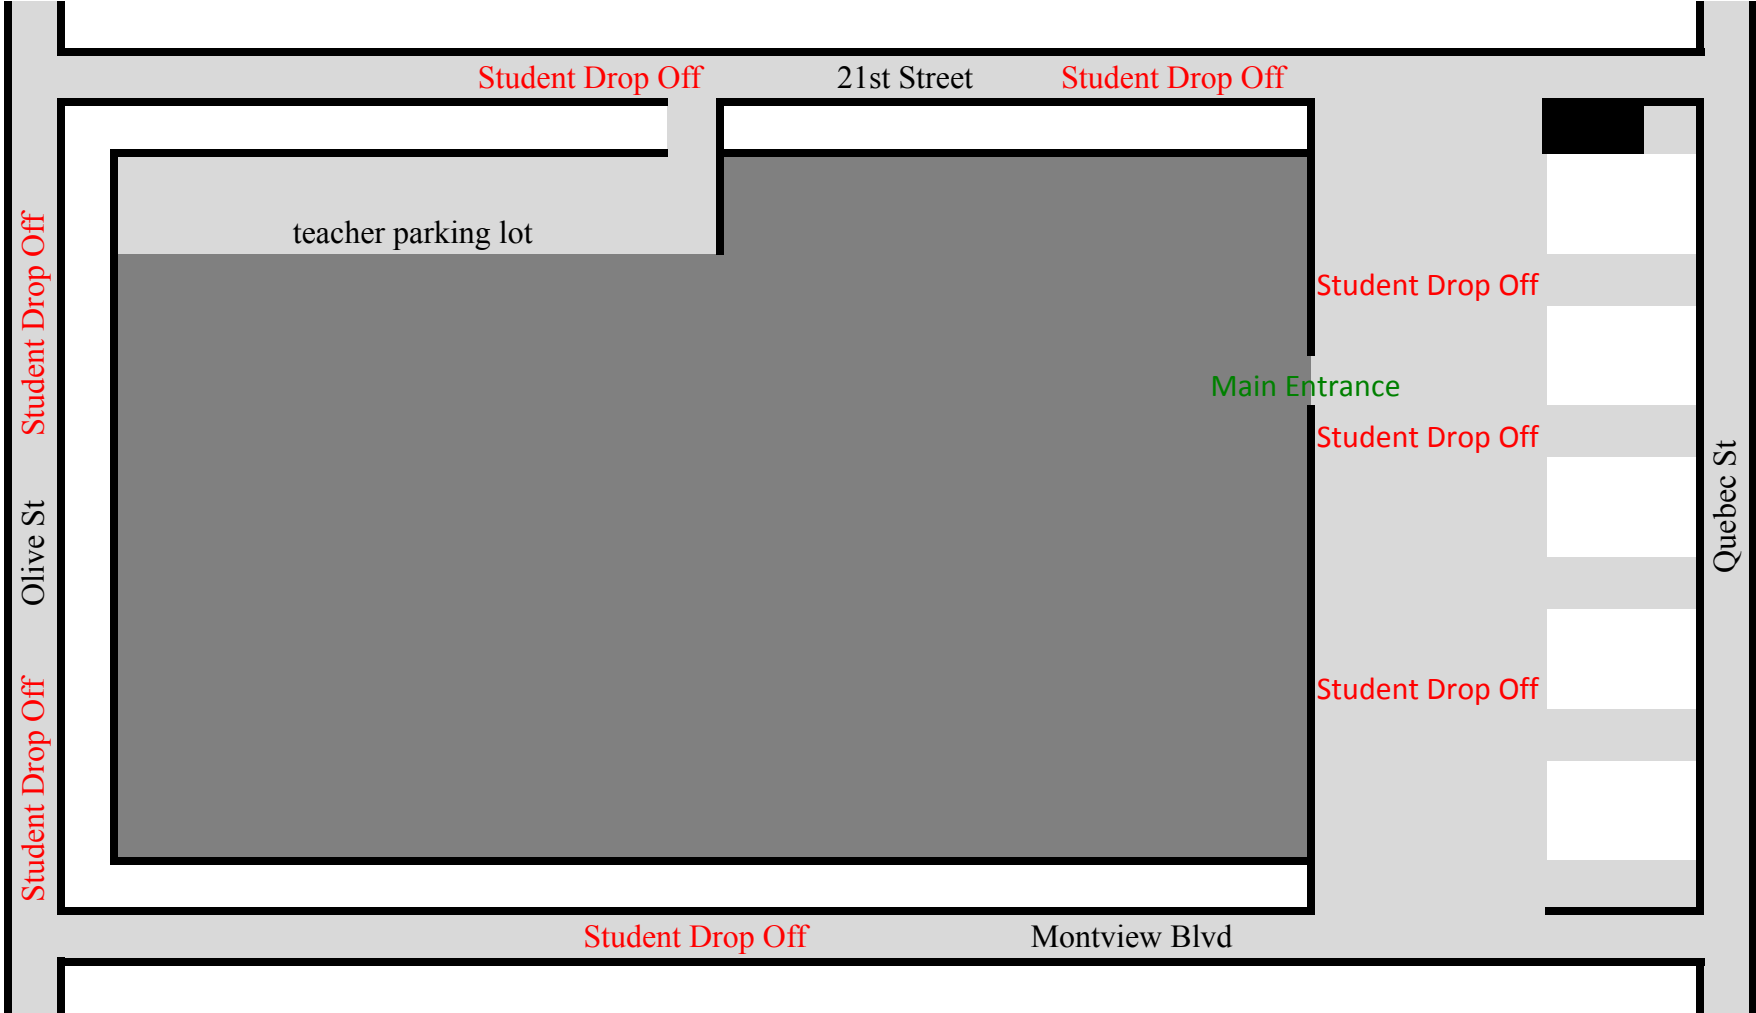

Denver School of the Arts

Student Drop Off

21st Street

Student Drop Off

teacher parking lot

Student Drop Off

Main Entrance

Student Drop Off

Student Drop Off

Student Drop Off

Montview Blvd

Quebec St

Student Drop Off

Olive St

Student Drop Off